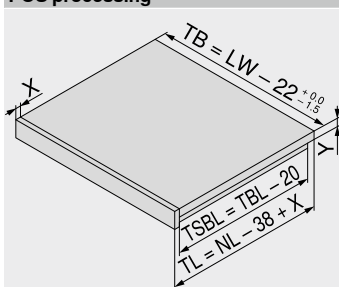

12c Synchronisation linkage

	Version	Length (mm)	Part no.
	Round	1089	ZST.1089W

Pull-out shelf lock can be released with one hand thanks to synchronisation shaft

Cutting Internal cabinet width LW – 87 mm ±1 mm

Alternative to 12c

	Version	Length (mm)	Part no.
	Round	1160	ZST.1160W

Pull-out shelf lock can be released with one hand thanks to synchronisation shaft

Cutting Internal cabinet width LW – 87 mm ±1 mm

Accessories

–	Chipboard screws		
	Diameter (mm)	Length (mm)	Part no.
	Ø 3.5	15.0	609.1500

–	System screw		
	Diameter (mm)	Length (mm)	Part no.
	Ø 6.0	14.5	661.1450.HG

Planning

POS processing

NL	Nominal length
LW	Internal cabinet width
TB	Shelf width
TL	Shelf length
TBL	Pull-out shelf base length
TSBL	Pull-out shelf side panel length
X	Pull-out shelf front piece thickness
Y	Pull-out shelf base thickness