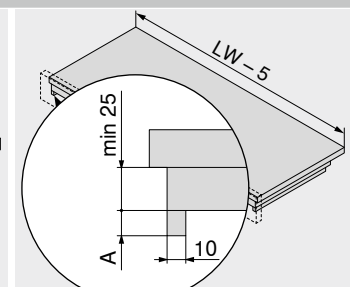

12c Synchronisation linkage

	Version	Length (mm)	Part no.
	Round	1089	ZST.1089W

Pull-out shelf lock can be released with one hand thanks to synchronisation shaft

Cutting Internal cabinet width LW – 87 mm ±1 mm

Alternative to 12c

	Version	Length (mm)	Part no.
	Round	1160	ZST.1160W

Pull-out shelf lock can be released with one hand thanks to synchronisation shaft

Cutting Internal cabinet width LW – 87 mm ±1 mm

Accessories

–	Chipboard screws		
	Diameter (mm)	Length (mm)	Part no.
	Ø 3.5	15.0	609.1500

–	System screw		
	Diameter (mm)	Length (mm)	Part no.
	Ø 6.0	14.5	661.1450.HG

Planning

POS processing

NL	Nominal length
LW	Internal cabinet width
TB	Shelf width
TL	Shelf length
TBL	Pull-out shelf base length
TSBL	Pull-out shelf side panel length
X	Pull-out shelf front piece thickness
Y	Pull-out shelf base thickness