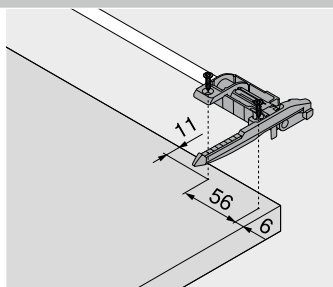

12c Synchronisation linkage

	Version	Length (mm)	Part no.
	Round	1089	ZST.1089W

Pull-out shelf lock can be released with one hand thanks to synchronisation shaft

Cutting Internal cabinet width LW – 87 mm ±1 mm

Alternative to 12c

	Version	Length (mm)	Part no.
	Round	1160	ZST.1160W

Pull-out shelf lock can be released with one hand thanks to synchronisation shaft

Cutting Internal cabinet width LW – 87 mm ±1 mm

Accessories

–	Chipboard screws		
	Diameter (mm)	Length (mm)	Part no.
	Ø 3.5	15.0	609.1500

–	System screw		
	Diameter (mm)	Length (mm)	Part no.
	Ø 6.0	14.5	661.1450.HG

Planning

POS processing

NL	Nominal length
LW	Internal cabinet width
TB	Shelf width
TL	Shelf length
TBL	Pull-out shelf base length
TSBL	Pull-out shelf side panel length
X	Pull-out shelf front piece thickness
Y	Pull-out shelf base thickness