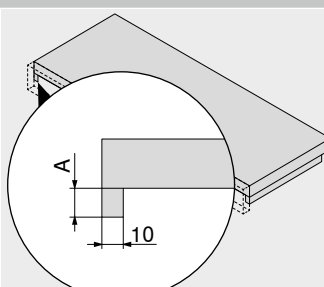

12c Synchronisation linkage

	Version	Length (mm)	Part no.
	Round	1089	ZST.1089W

Pull-out shelf lock can be released with one hand thanks to synchronisation shaft

Cutting Internal cabinet width LW – 87 mm ±1 mm

Alternative to 12c

	Version	Length (mm)	Part no.
	Round	1160	ZST.1160W

Pull-out shelf lock can be released with one hand thanks to synchronisation shaft

Cutting Internal cabinet width LW – 87 mm ±1 mm

Accessories

–	Chipboard screws		
	Diameter (mm)	Length (mm)	Part no.
	Ø 3.5	15.0	609.1500

–	System screw		
	Diameter (mm)	Length (mm)	Part no.
	Ø 6.0	14.5	661.1450.HG

Planning

POS processing

NL	Nominal length
LW	Internal cabinet width
TB	Shelf width
TL	Shelf length
TBL	Pull-out shelf base length
TSBL	Pull-out shelf side panel length
X	Pull-out shelf front piece thickness
Y	Pull-out shelf base thickness