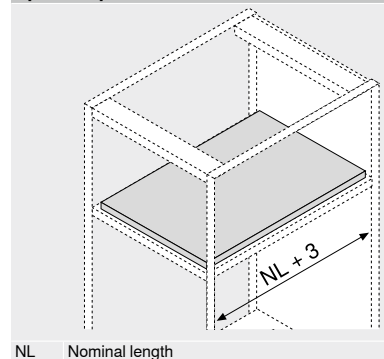

Pull-out shelf lock

- Can be used with **MOVENTO full extensions**
- Cannot be used with runners for base mounting
- Can be combined with **BLUMOTION**, **TIP-ON BLUMOTION** and **TIP-ON**
- Two-sided locking mechanism
- Secure hold
- Pull-out shelf lock can be released with one hand thanks to synchronisation shaft
- Easy assembly – fittings serve as template
- Runners are attached to standard fixing positions
- Max. cabinet width 1200 mm

Space requirement

NL Nominal length

Order information

12	Pull-out shelf lock		
	Runners	Colour	Part no.
	760H 766H	Orion grey matt	295H5700

Consisting of:

12a	2 x Locking mechanism unit	Fixing only possible with chipboard screws
12b	2 x Latching element	Fixing possible with chipboard and system screws
–	1 x Installation instructions	

12c Synchronisation linkage

	Version	Length (mm)	Part no.
	Round	1089	ZST.1089W

Pull-out shelf lock can be released with one hand thanks to synchronisation shaft

Cutting Internal cabinet width LW – 87 mm ±1 mm

Alternative to 12c

	Version	Length (mm)	Part no.
	Round	1160	ZST.1160W

Pull-out shelf lock can be released with one hand thanks to synchronisation shaft

Cutting Internal cabinet width LW – 87 mm ±1 mm

Accessories