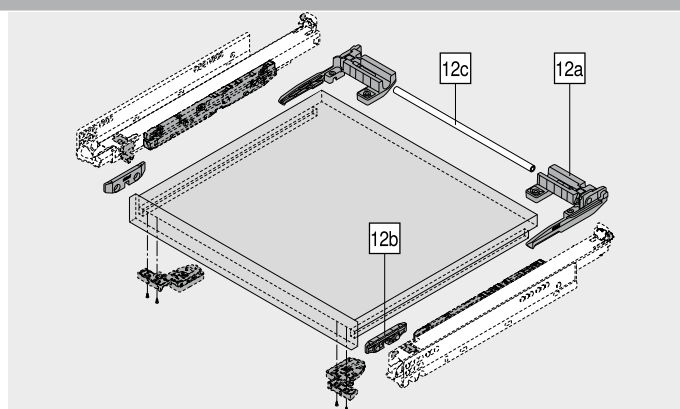

12c Synchronisation linkage

	Version	Length (mm)	Part no.
	Round	1089	ZST.1089W

Pull-out shelf lock can be released with one hand thanks to synchronisation shaft

Cutting Internal cabinet width LW – 87 mm ±1 mm

Alternative to 12c

	Version	Length (mm)	Part no.
	Round	1160	ZST.1160W

Pull-out shelf lock can be released with one hand thanks to synchronisation shaft

Cutting Internal cabinet width LW – 87 mm ±1 mm

Accessories

–	Chipboard screws		
	Diameter (mm)	Length (mm)	Part no.
	Ø 3.5	15.0	609.1500

–	System screw		
	Diameter (mm)	Length (mm)	Part no.
	Ø 6.0	14.5	661.1450.HG

Planning

POS processing

NL	Nominal length
LW	Internal cabinet width
TB	Shelf width
TL	Shelf length
TBL	Pull-out shelf base length
TSBL	Pull-out shelf side panel length
X	Pull-out shelf front piece thickness
Y	Pull-out shelf base thickness