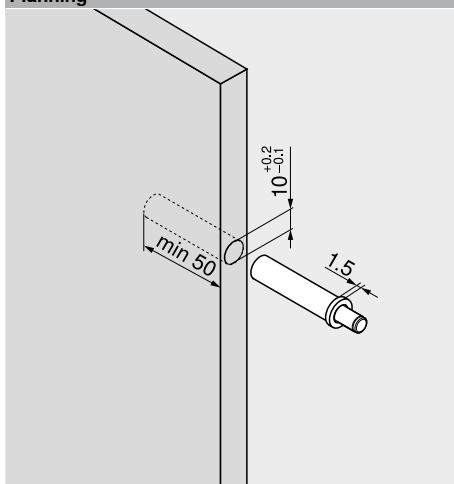

**BLUMOTION 970.**

- BLUMOTION – perfect movement, quiet and easy
- For use with Blum hinges
- For drilling or in combination with adapter plates

**Order information**

BLUMOTION 970.			
	Colour	Material	Part no.
	R7037	Nylon	970.1002
<b>Colour</b>			
R7037 RAL 7037 dust grey			

**Planning**

**Reference pages**

Overview	157	<b>Assembly</b>	
Accessories – straight adapter plates	168	Drilling template for BLUMOTION	667
Accessories – cruciform adapter plates	168	Template	664
Assembly position and number required	167	Drilling template for mounting plates	665
		MINIPRESS top for EASYSTICK	610
		MINIPRESS top	614
		MINIPRESS P	626
		MINIPRESS M	630