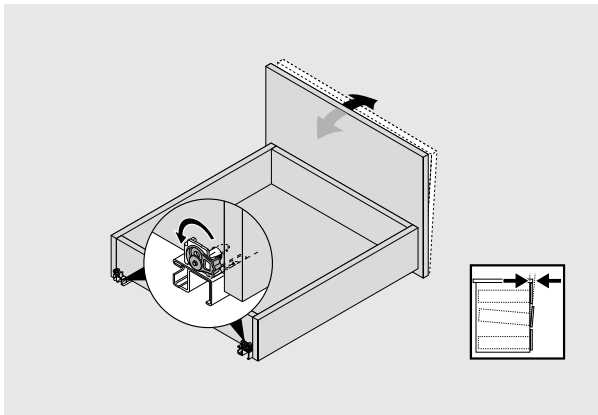

A		+	
B			

560H

560F

Julius Blum GmbH
Furniture Fittings Mfg.
6973 Höchst, Austria
Tel.: +43 5578 705-0
Fax: +43 5578 705-44
E-mail: info@blum.com
www.blum.com

Our sites in Austria, Poland and China are certified to the international standards mentioned below.
Our site in the USA is certified to ISO 9001.
Our site in Brazil is certified to ISO 9001, ISO 14001 and ISO 45001.