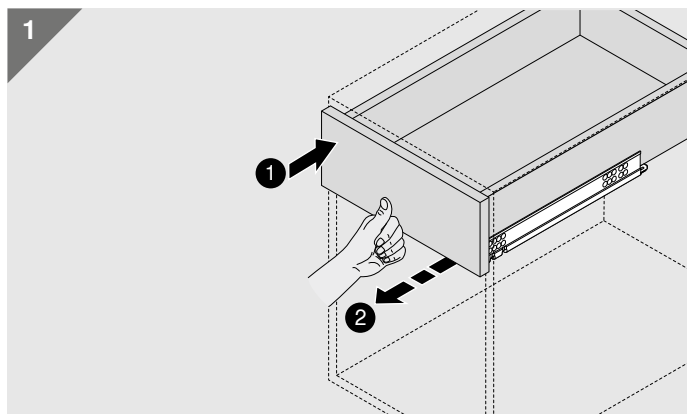

A		+	
B			

560H

560F

Julius Blum GmbH
Furniture Fittings Mfg.
6973 Höchst, Austria
Tel.: +43 5578 705-0
Fax: +43 5578 705-44
E-mail: info@blum.com
www.blum.com

Our sites in Austria, Poland and China are certified to the international standards mentioned below.
Our site in the USA is certified to ISO 9001.
Our site in Brazil is certified to ISO 9001, ISO 14001 and ISO 45001.