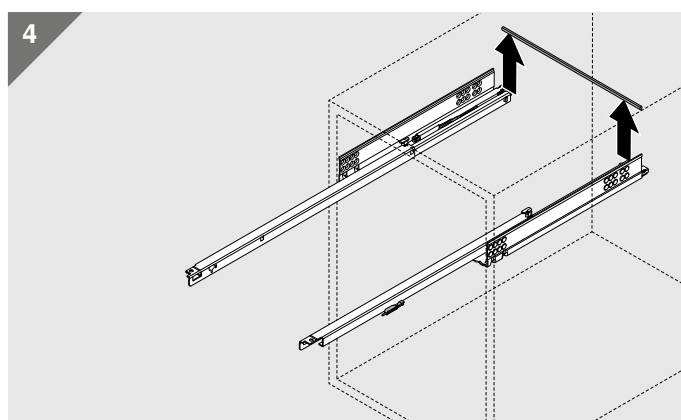

A		+	
B			

560H

560F

Julius Blum GmbH
Furniture Fittings Mfg.
6973 Höchst, Austria
Tel.: +43 5578 705-0
Fax: +43 5578 705-44
E-mail: info@blum.com
www.blum.com

Our sites in Austria, Poland and China are certified to the international standards mentioned below.
Our site in the USA is certified to ISO 9001.
Our site in Brazil is certified to ISO 9001, ISO 14001 and ISO 45001.