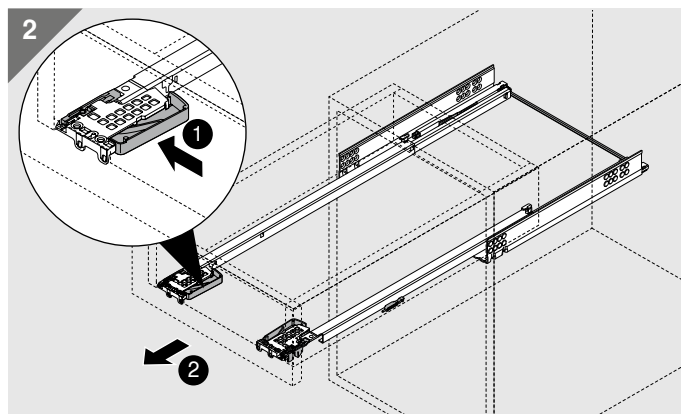

A		+	
B			

560H

560F

Julius Blum GmbH
Furniture Fittings Mfg.
6973 Höchst, Austria
Tel.: +43 5578 705-0
Fax: +43 5578 705-44
E-mail: info@blum.com
www.blum.com

Our sites in Austria, Poland and China are certified to the international standards mentioned below.
Our site in the USA is certified to ISO 9001.
Our site in Brazil is certified to ISO 9001, ISO 14001 and ISO 45001.