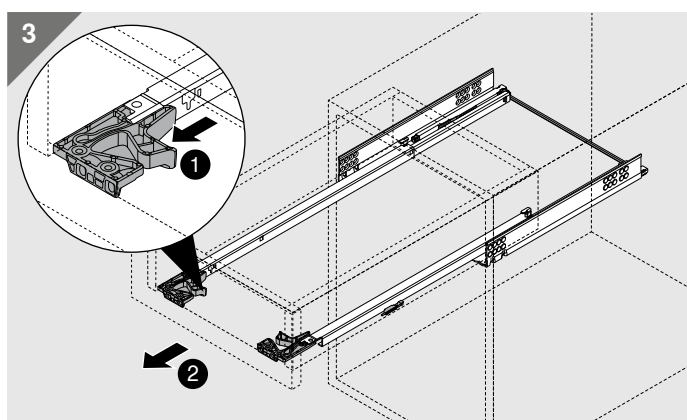

A		+	
B			

560H

560F

Julius Blum GmbH
Furniture Fittings Mfg.
6973 Höchst, Austria
Tel.: +43 5578 705-0
Fax: +43 5578 705-44
E-mail: info@blum.com
www.blum.com

Our sites in Austria, Poland and China are certified to the international standards mentioned below.
Our site in the USA is certified to ISO 9001.
Our site in Brazil is certified to ISO 9001, ISO 14001 and ISO 45001.