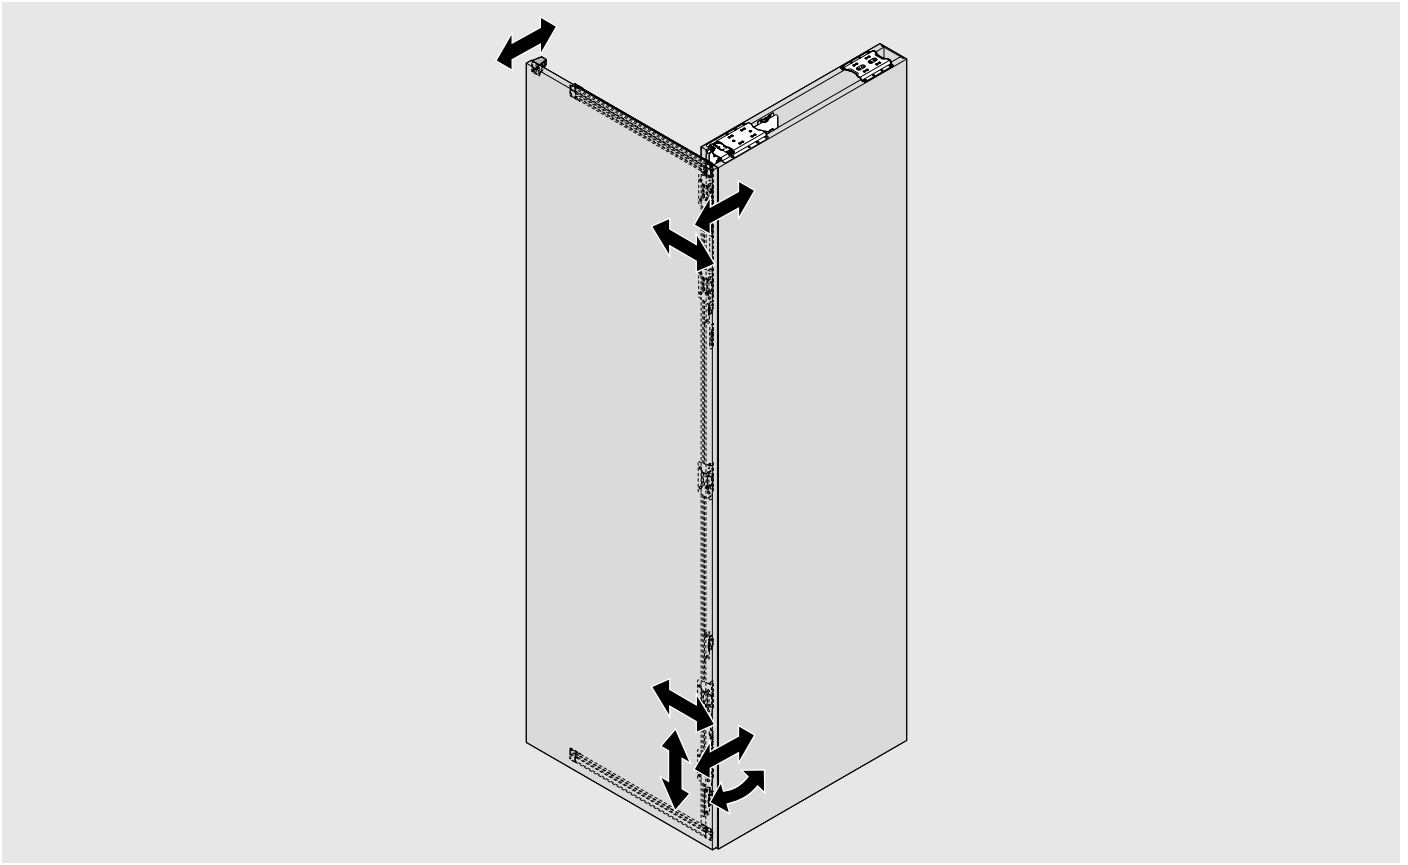

26

27

Look for our
FSC™-certified
products

MD-071/3ML -02.24- © Copyright by Blum

Julius Blum GmbH
Furniture Fittings Mfg.
6973 Höchst, Austria
Tel.: +43 5578 705-0
Fax: +43 5578 705-44
E-mail: info@blum.com
www.blum.com