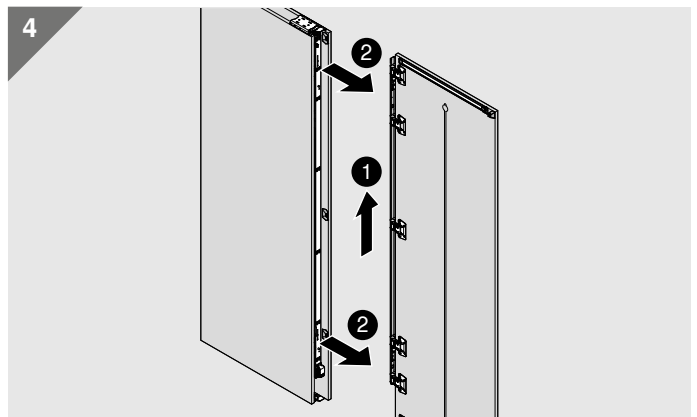

26

27

Look for our
FSC™-certified
products

MD-071/3ML -02.24- © Copyright by Blum

Julius Blum GmbH
Furniture Fittings Mfg.
6973 Höchst, Austria
Tel.: +43 5578 705-0
Fax: +43 5578 705-44
E-mail: info@blum.com
www.blum.com