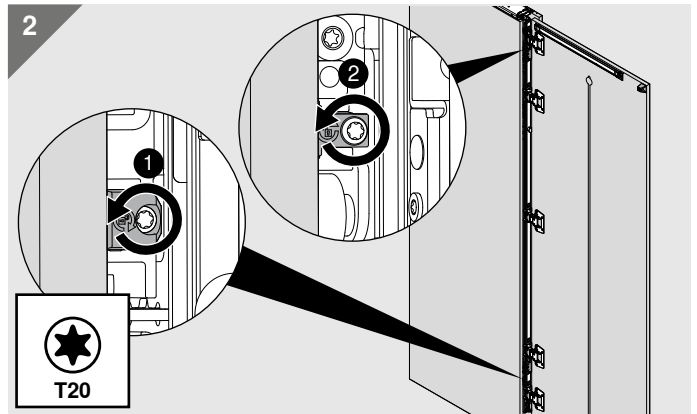

26

27

Look for our
FSC™-certified
products

MD-071/3ML -02.24- © Copyright by Blum

Julius Blum GmbH
Furniture Fittings Mfg.
6973 Höchst, Austria
Tel.: +43 5578 705-0
Fax: +43 5578 705-44
E-mail: info@blum.com
www.blum.com